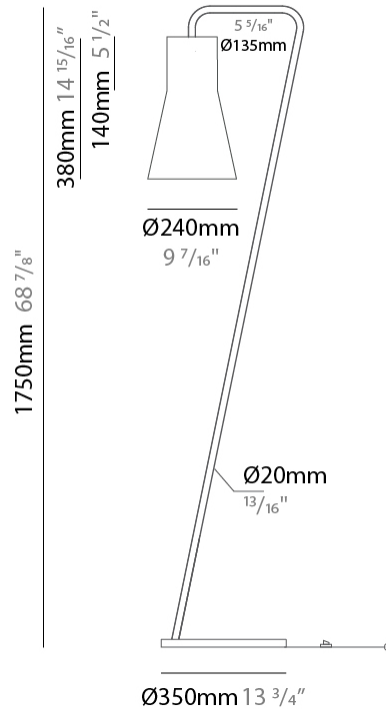

KORA PORTABLE

D114022-

base number Finish
Options

1. To build a product code in our configurator select the specify button on the base model # product page
2. To build a manual product code on this datasheet choose from the options listed below in blue font and add the suffix to the base model #

GENERAL

Series: Kora
Brand: Ole
Division: Design
Mounting Type: Portable
Mounting Location: Floor
Subcategory: Floor

PHYSICAL

Shape: Abstract
Diameter (mm): 350
Diameter (in): 13 ³/₄
Height (mm): 1750
Height (in): 68 ⁷/₈
Light Distribution: Direct / Indirect
Weight (kg): 9
Weight (lbs): 19.8
Fixture Finish: BEI / BLK / BLU / COG / DGN / GRY / MRN / MOC / MUS / OLV / SIL / STN / TER / WHI
Holder Finish: Granulated White
Fixture Material: Fabric Cord / Metal
Upon Request: Other fabric cord colors available upon request (see downloadable finish chart)

ELECTRICAL

Number of Lamps: 1
Lamp Type: LED Retrofit
Lamp Shape: A19
Bulb Included: Bulb Not Included
Max. Wattage Per Lamp (W): 15
Lamp Base: E26
Input Voltage (V): 120
Upon Request: 277Vac / GU24

LED

OPTICAL

RATINGS AND CERTIFICATIONS

Certified By: Certified for North American Standards
IP rating: IP20

PROJECT
TYPE
SPECIFIER
QUANTITY
DATE