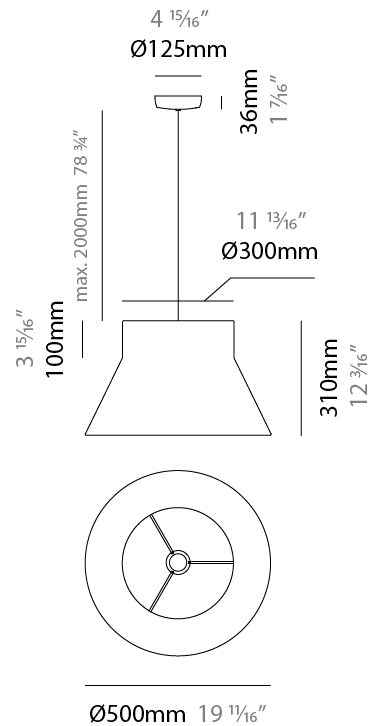

KORA SUSPENSION

D111100- _____ - _____

base number   Finish Options   Finish Options

1. To build a product code in our configurator select the specify button on the base model # product page
2. To build a manual product code on this datasheet choose from the options listed below in blue font and add the suffix to the base model #

GENERAL

Series: Kora
Brand: Ole
Division: Design
Mounting Type: Suspension
Mounting Location: Ceiling
Subcategory: Up/Down Light

PHYSICAL

Shape: Abstract
Diameter (mm): 500
Diameter (in): 19 15/16
Height (mm): 310
Height (in): 12 3/16
Max. Overall Height (mm): 2310
Max. Overall Height (in): 30 15/16
Light Distribution: Direct / Indirect
Weight (kg): 2.5
Weight (lbs): 5.5
Fixture Finish: BEI / BLK / BLU / COG / DGN / GRY / MRN / MOC / MUS / OLV / SIL / STN / TER / WHI
Holder Finish: MWH / MBK
Fixture Material: Fabric Cord / Metal
Cable Details: 2000mm Cable
Upon Request: Other fabric cord colors available upon request (see downloadable finish chart)

ELECTRICAL

Number of Lamps: 1
Lamp Type: LED Retrofit
Lamp Shape: A19
Bulb Included: Bulb Not Included
Max. Wattage Per Lamp (W): 15
Lamp Base: E26
Input Voltage (V): 120
Upon Request: 277Vac / GU24

LED

OPTICAL

RATINGS AND CERTIFICATIONS

Certified By: Certified for North American Standards
IP rating: IP20

PROJECT	_____
TYPE	_____
SPECIFIER	_____
QUANTITY	_____
DATE	_____