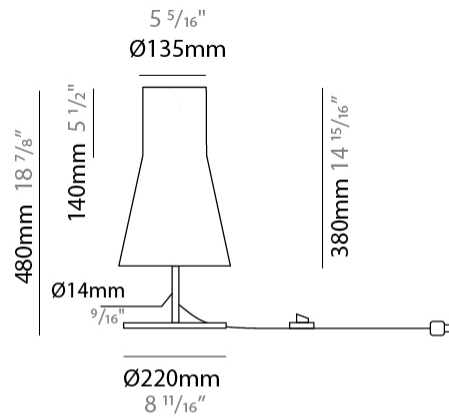

KORA PORTABLE

D114021-

base number Finish
Options

PROJECT
TYPE
SPECIFIER
QUANTITY
DATE

1. To build a product code in our configurator select the specify button on the base model # product page
2. To build a manual product code on this datasheet choose from the options listed below in blue font and add the suffix to the base model #

GENERAL

Series: Kora
Brand: Ole
Division: Design
Mounting Type: Portable
Mounting Location: Table
Subcategory: Table

PHYSICAL

Shape: Abstract
Diameter (mm): 240
Diameter (in): 9 ⁷/₁₆
Height (mm): 480
Height (in): 18 ⁷/₈
Light Distribution: Direct / Indirect
Weight (kg): 2
Weight (lbs): 4.4
Fixture Finish: BEI / BLK / BLU / COG / DGN / GRY / MRN / MOC / MUS / OLV / SIL / STN / TER / WHI
Holder Finish: Granulated White
Fixture Material: Fabric Cord / Metal
Upon Request: Other fabric cord colors available upon request (see downloadable finish chart)

ELECTRICAL

Number of Lamps: 1
Lamp Type: LED Retrofit
Lamp Shape: A19
Bulb Included: Bulb Not Included
Max. Wattage Per Lamp (W): 15
Lamp Base: E26
Input Voltage (V): 120
Upon Request: 277Vac / GU24

LED

OPTICAL

RATINGS AND CERTIFICATIONS

Certified By: Certified for North American Standards
IP rating: IP20

Ø240mm
9 ⁷/₁₆"